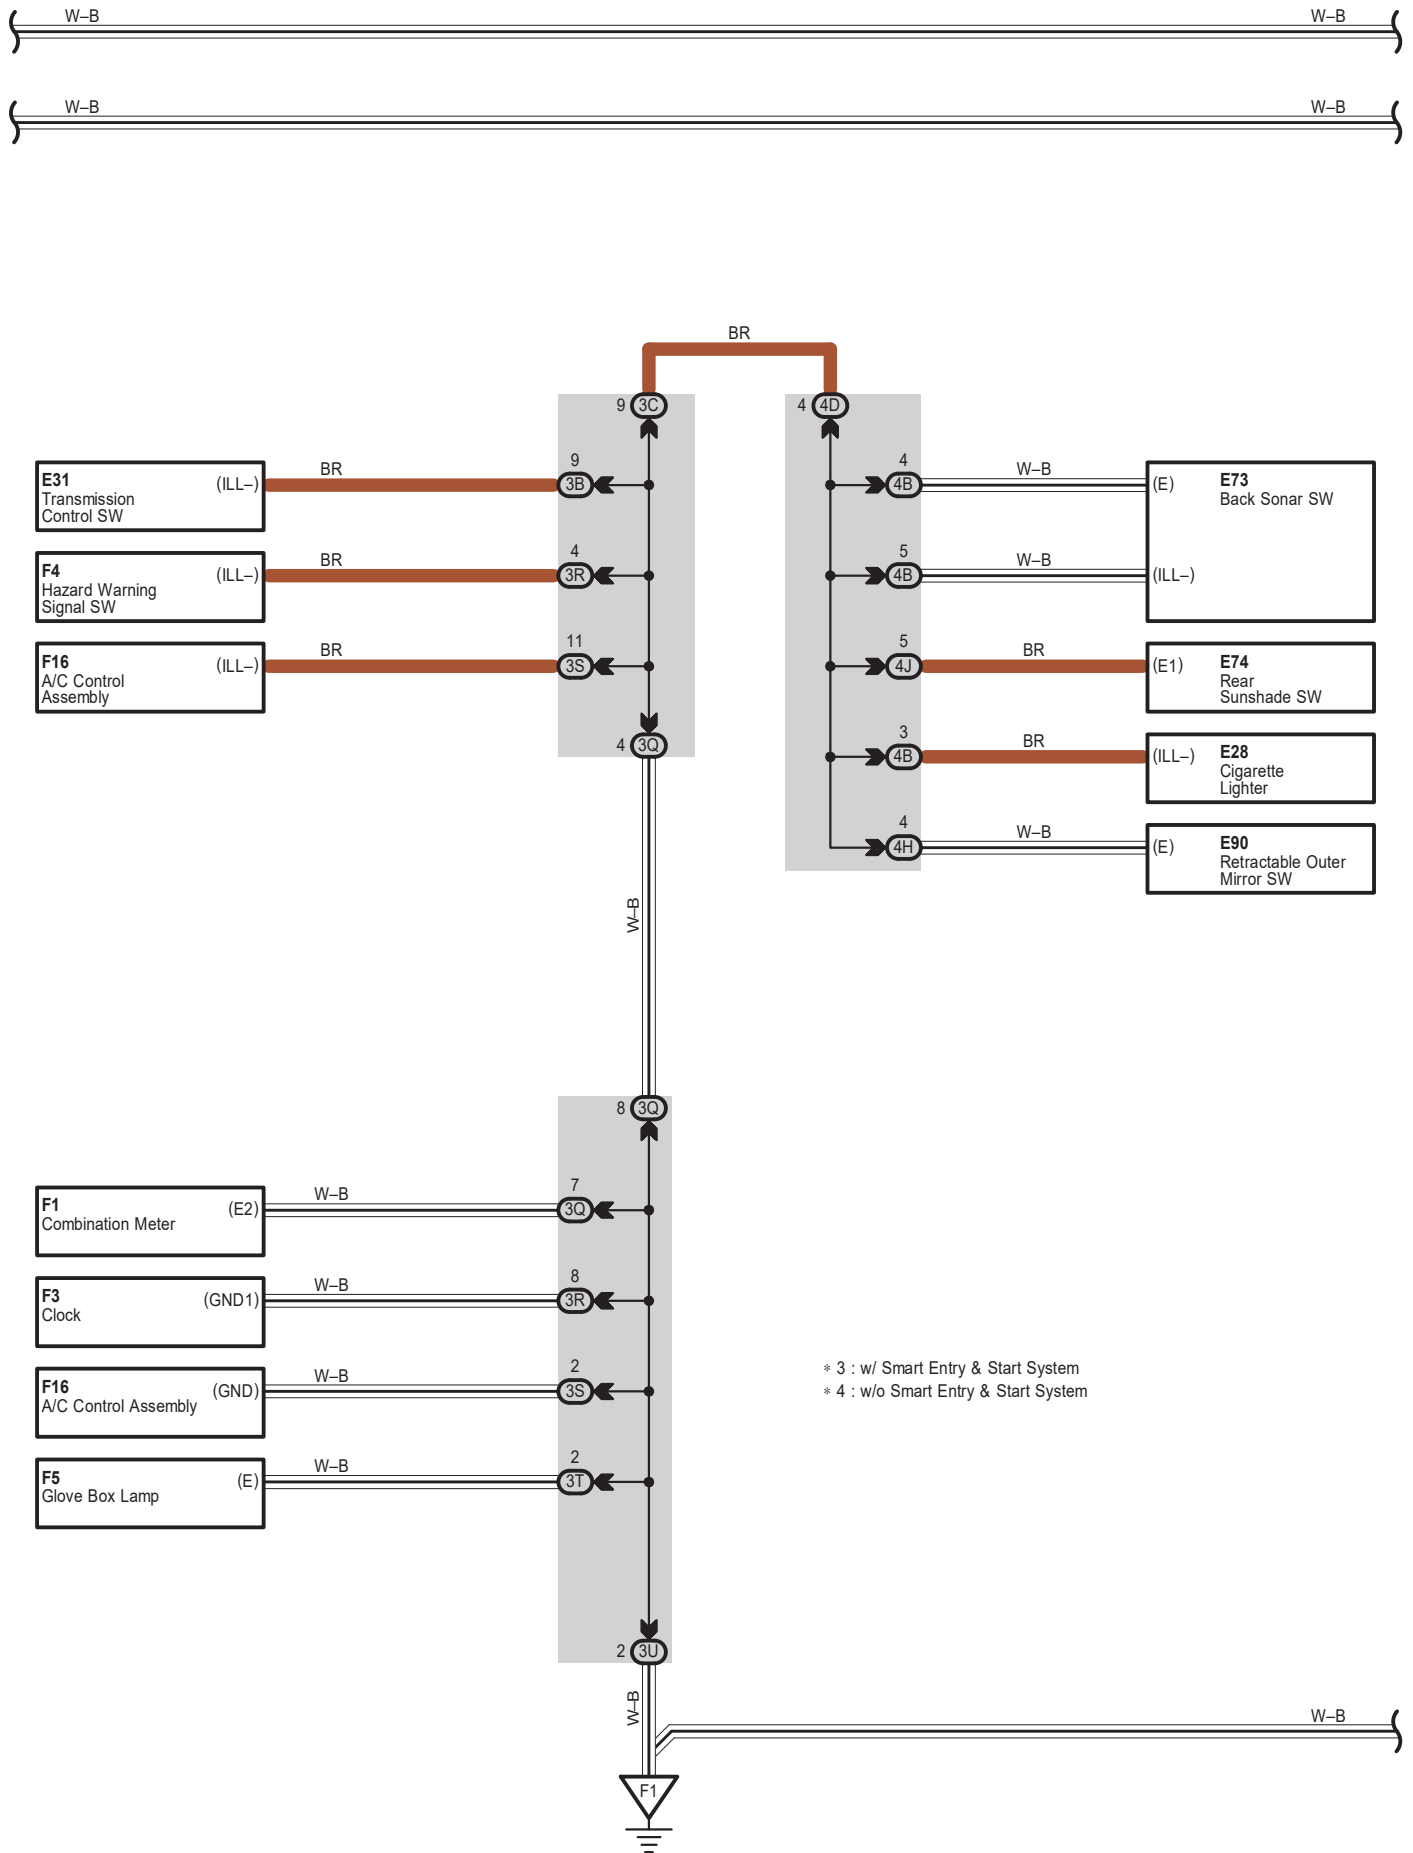

- \* 1 : w/ Adaptive Front-Lighting System
- \* 2 : w/o Adaptive Front-Lighting System
- \* 3 : w/ Smart Entry & Start System
- \* 4 : w/o Smart Entry & Start System

Ground Point

Ground Point

# Ground Point

A 41  
White

A 42  
White

A 43  
Gray

A 44  
Gray

C 57  
Gray

E 49  
Black

N 27  
White

N 29  
White

O 20  
White

O 21  
White

S 15  
White

T 18  
White

U 11  
White

1E  
Black

3A  
White

3B  
Gray

3C  
White

3D  
Gray

3F  
Gray

3G  
White

Ground Point

IG

White