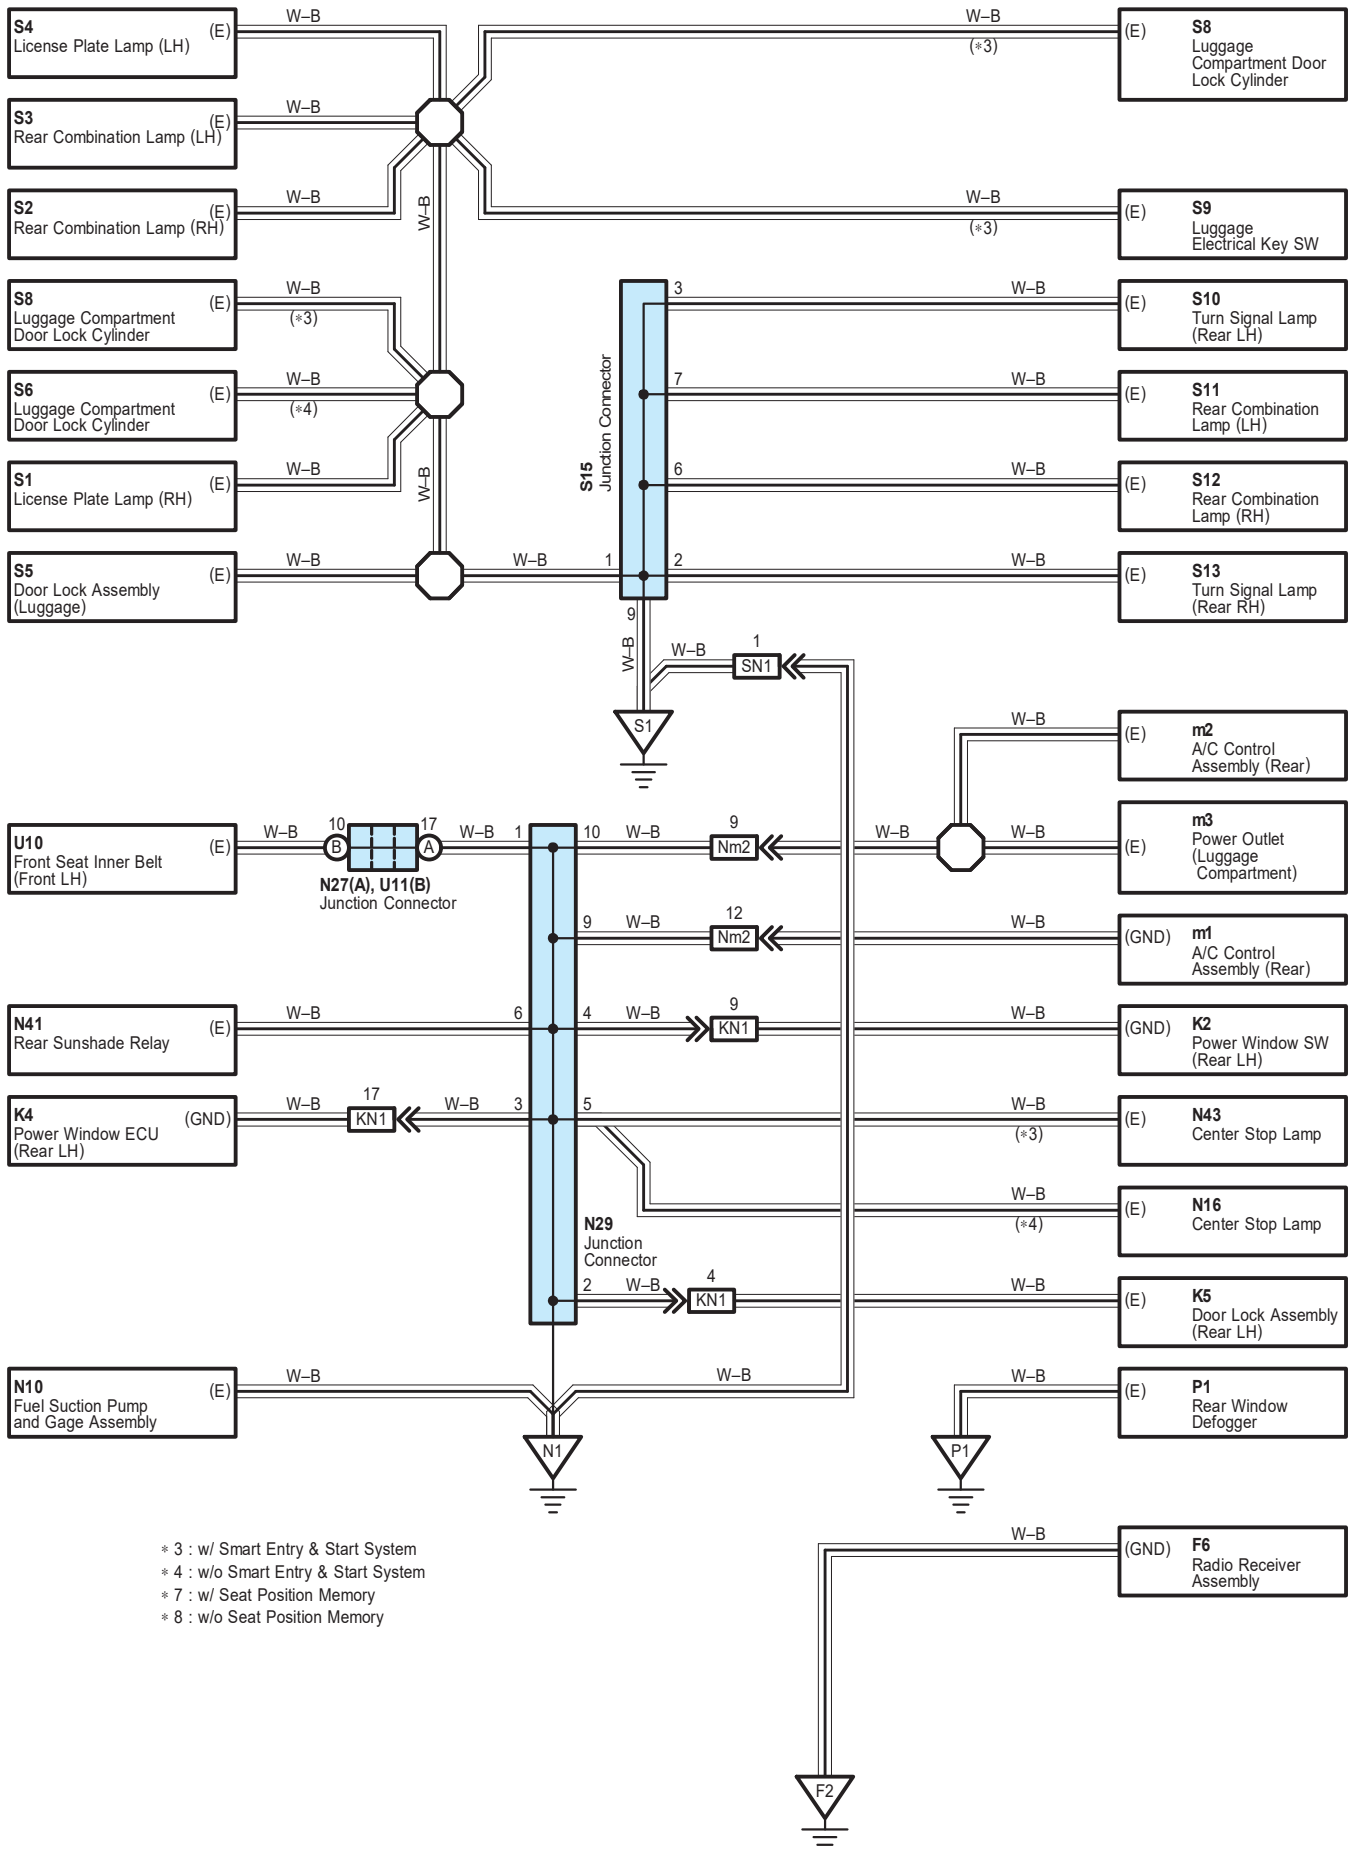

- \* 1 : w/ Adaptive Front-Lighting System
- \* 2 : w/o Adaptive Front-Lighting System
- \* 3 : w/ Smart Entry & Start System
- \* 4 : w/o Smart Entry & Start System

Ground Point

Ground Point

# Ground Point

A 41  
White

A 42  
White

A 43  
Gray

A 44  
Gray

C 57  
Gray

E 49  
Black

N 27  
White

3B  
Gray

3C  
White

3D  
Gray

3F  
Gray

3G  
White

Ground Point

IG

White