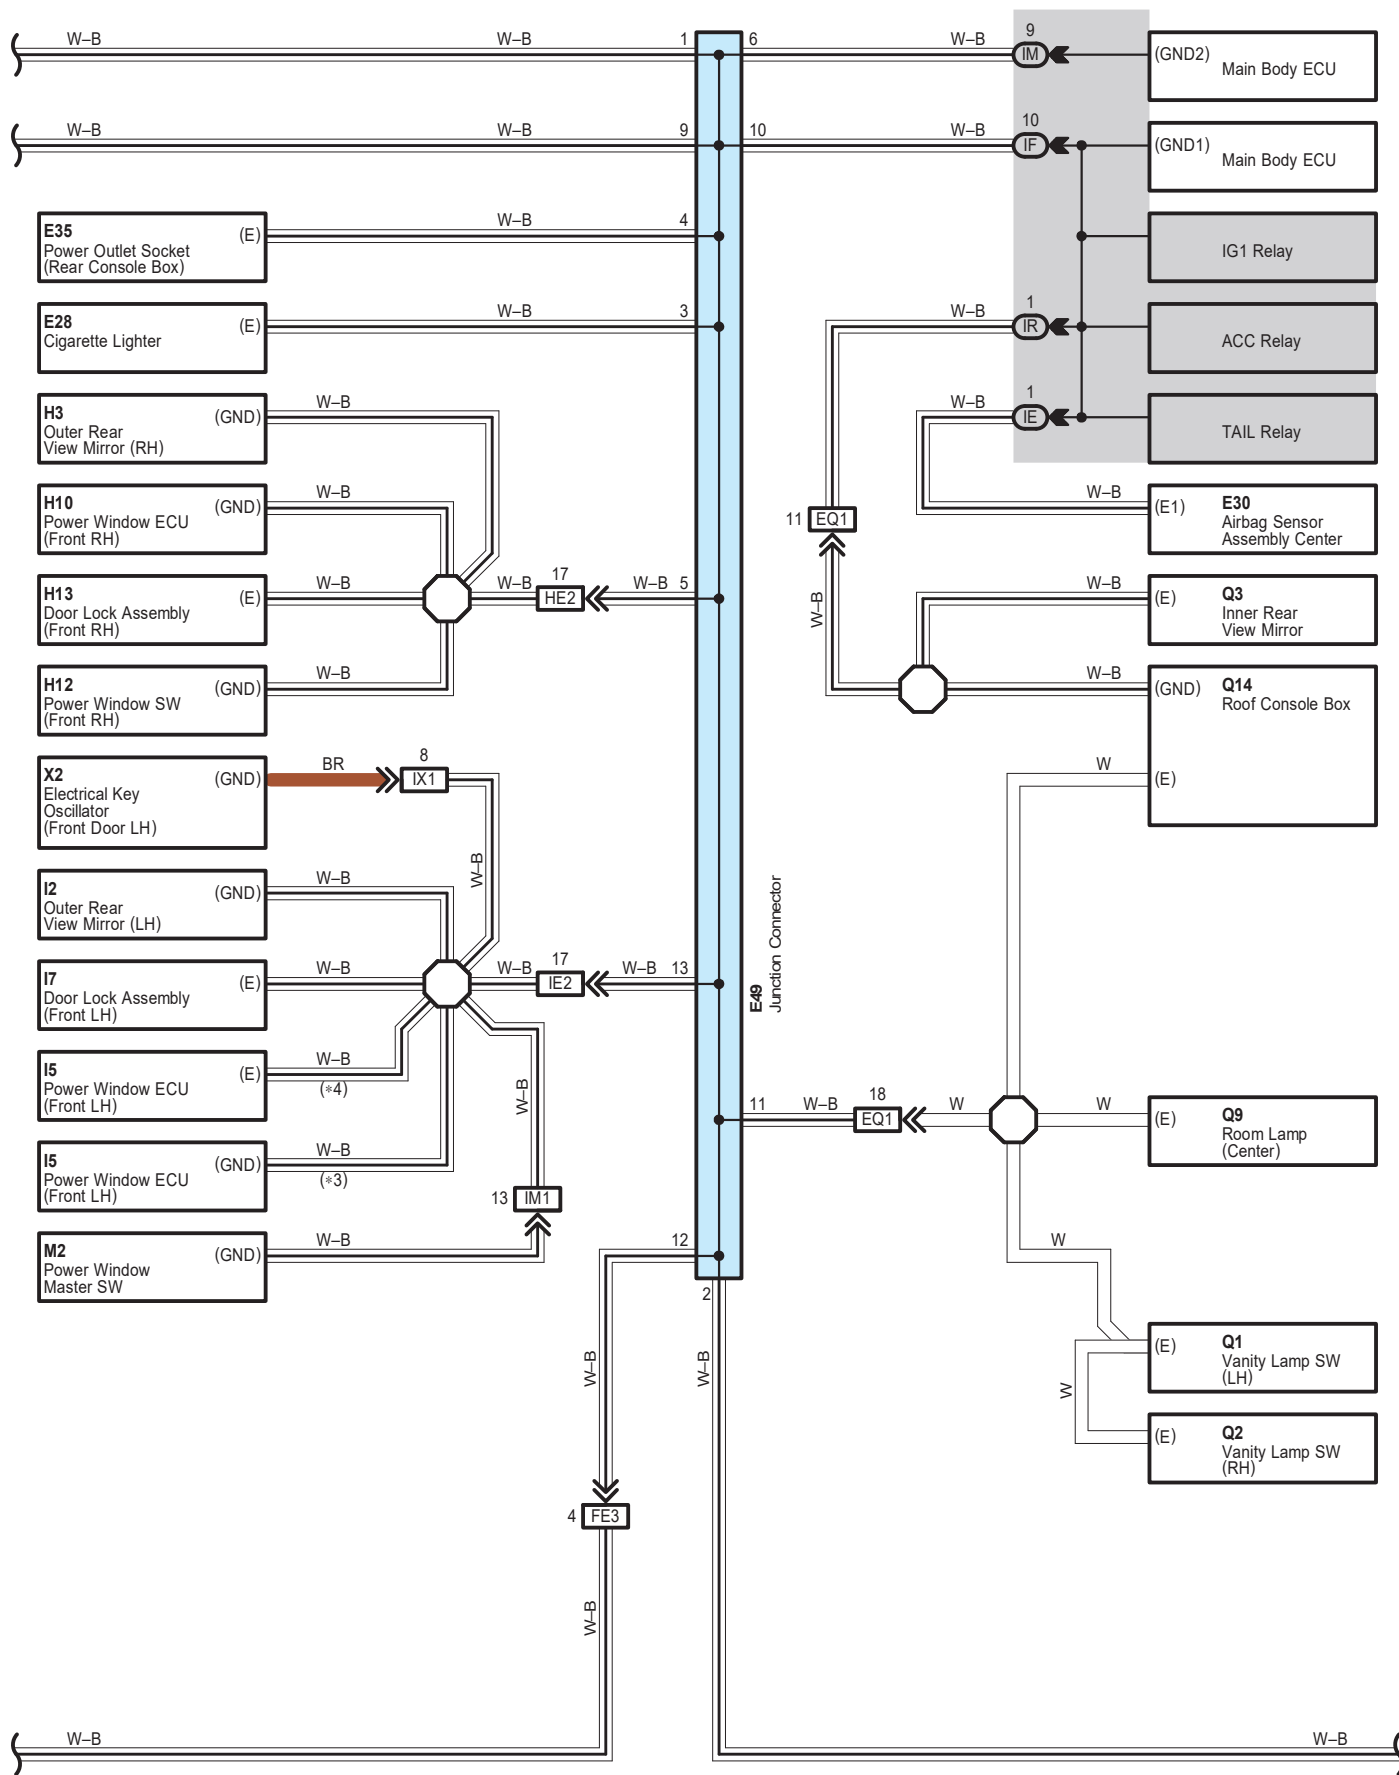

- \* 1 : w/ Adaptive Front-Lighting System
- \* 2 : w/o Adaptive Front-Lighting System
- \* 3 : w/ Smart Entry & Start System
- \* 4 : w/o Smart Entry & Start System

Ground Point

Ground Point

# Ground Point

A 41  
White

A 42  
White

A 43  
Gray

A 44  
Gray

C 57  
Gray

E 49  
Black

N 27  
White

N 29  
White

O 20  
White

O 21  
White

S 15  
White

T 18  
White

U 11  
White

1E  
Black

3A  
White

3B  
Gray

3C  
White

3D  
Gray

3F  
Gray

3G  
White

Ground Point

IG

White